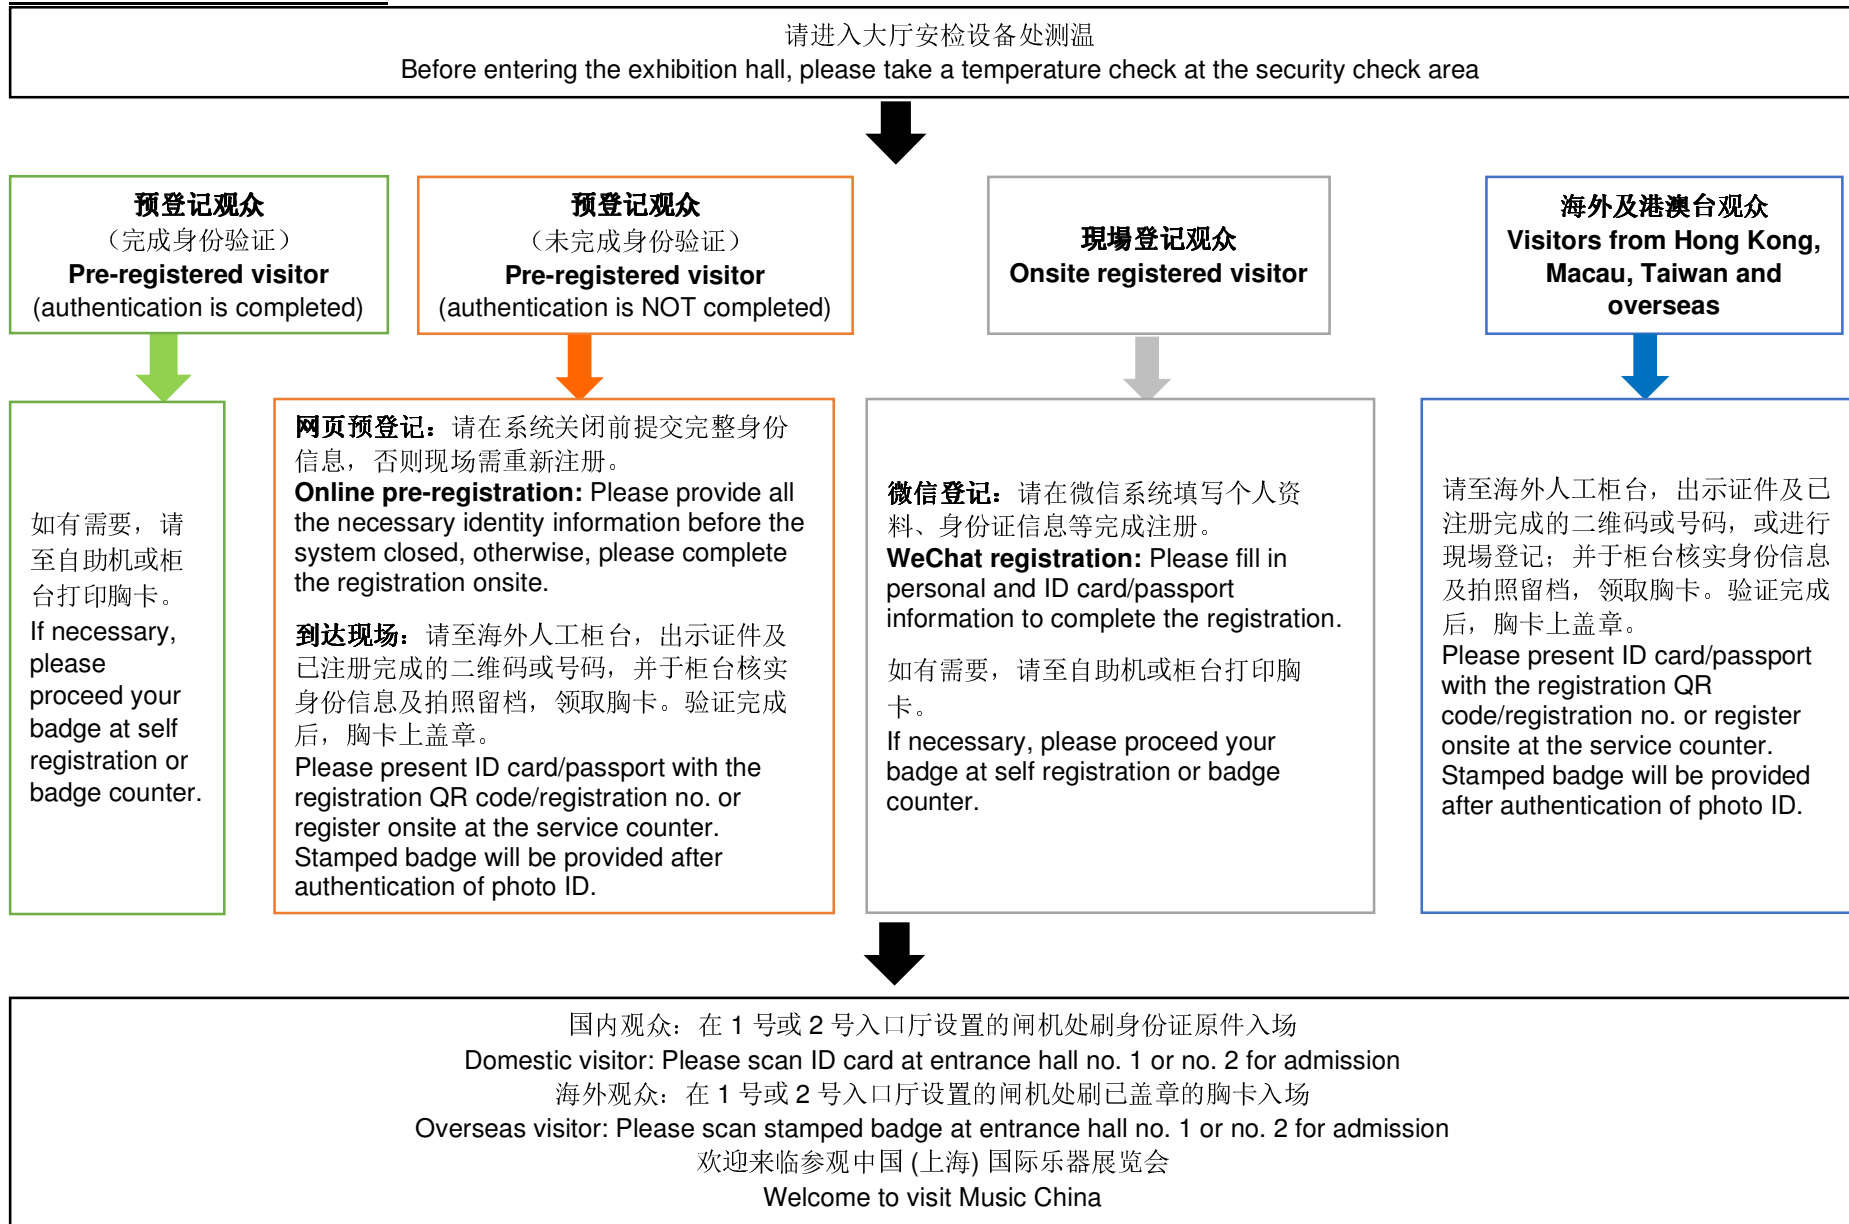

## 观众入场认证流程

### Visitor Authentication Process

上述流程以现场公布为准。

The above process is subject to change, please follow instructions onsite.